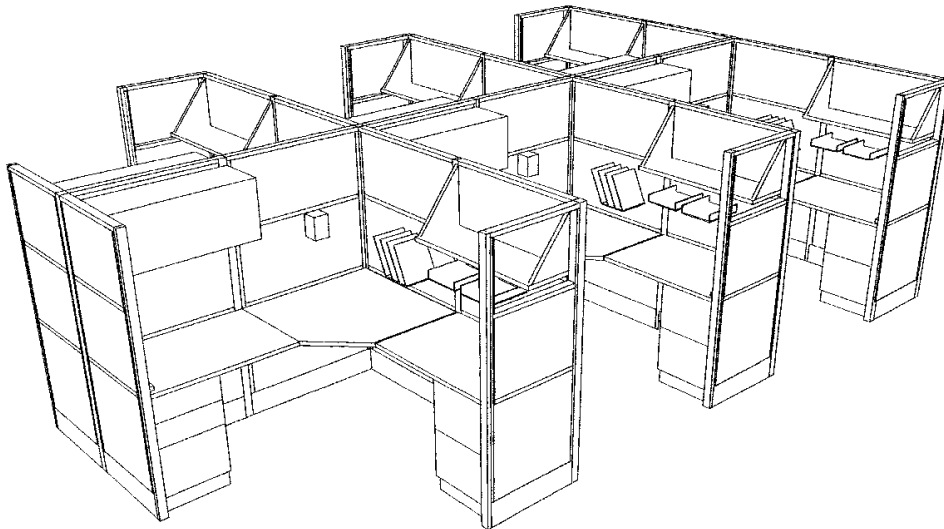

The 6'x6' workstations above have a List Price of only **\$3154** per person.

This includes panels, worksurfaces, 2 Pedestals, Paper Flow and Electrical.  
Wing Panels are Partial Glass.

Panel Connectors, trims, worksurface brackets and cantilevers are included in the major component prices. We can help you specify this product,.. just ask.