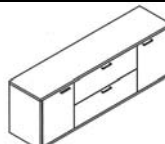

Fits 53 Hutch  
FW148W Wood Doors  
\$310

Fits 53 Hutch  
FW148G Glass Doors  
\$460

FWR63 70W Open  
Hutch \$1430

FWR220 Combo  
Storage Credenza  
20x72 \$2300

FWR230 Lateral File  
Credenza 20x72  
\$2700