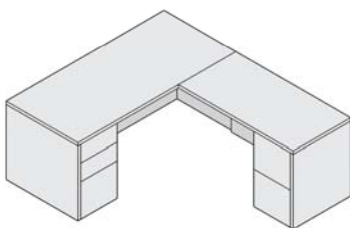

FWR-02 30x66 Desk $930
FWR-45 24x48 Return $650
FWR78 B/B/F Ped $725
FW79 B/B/F $710
Total $3015